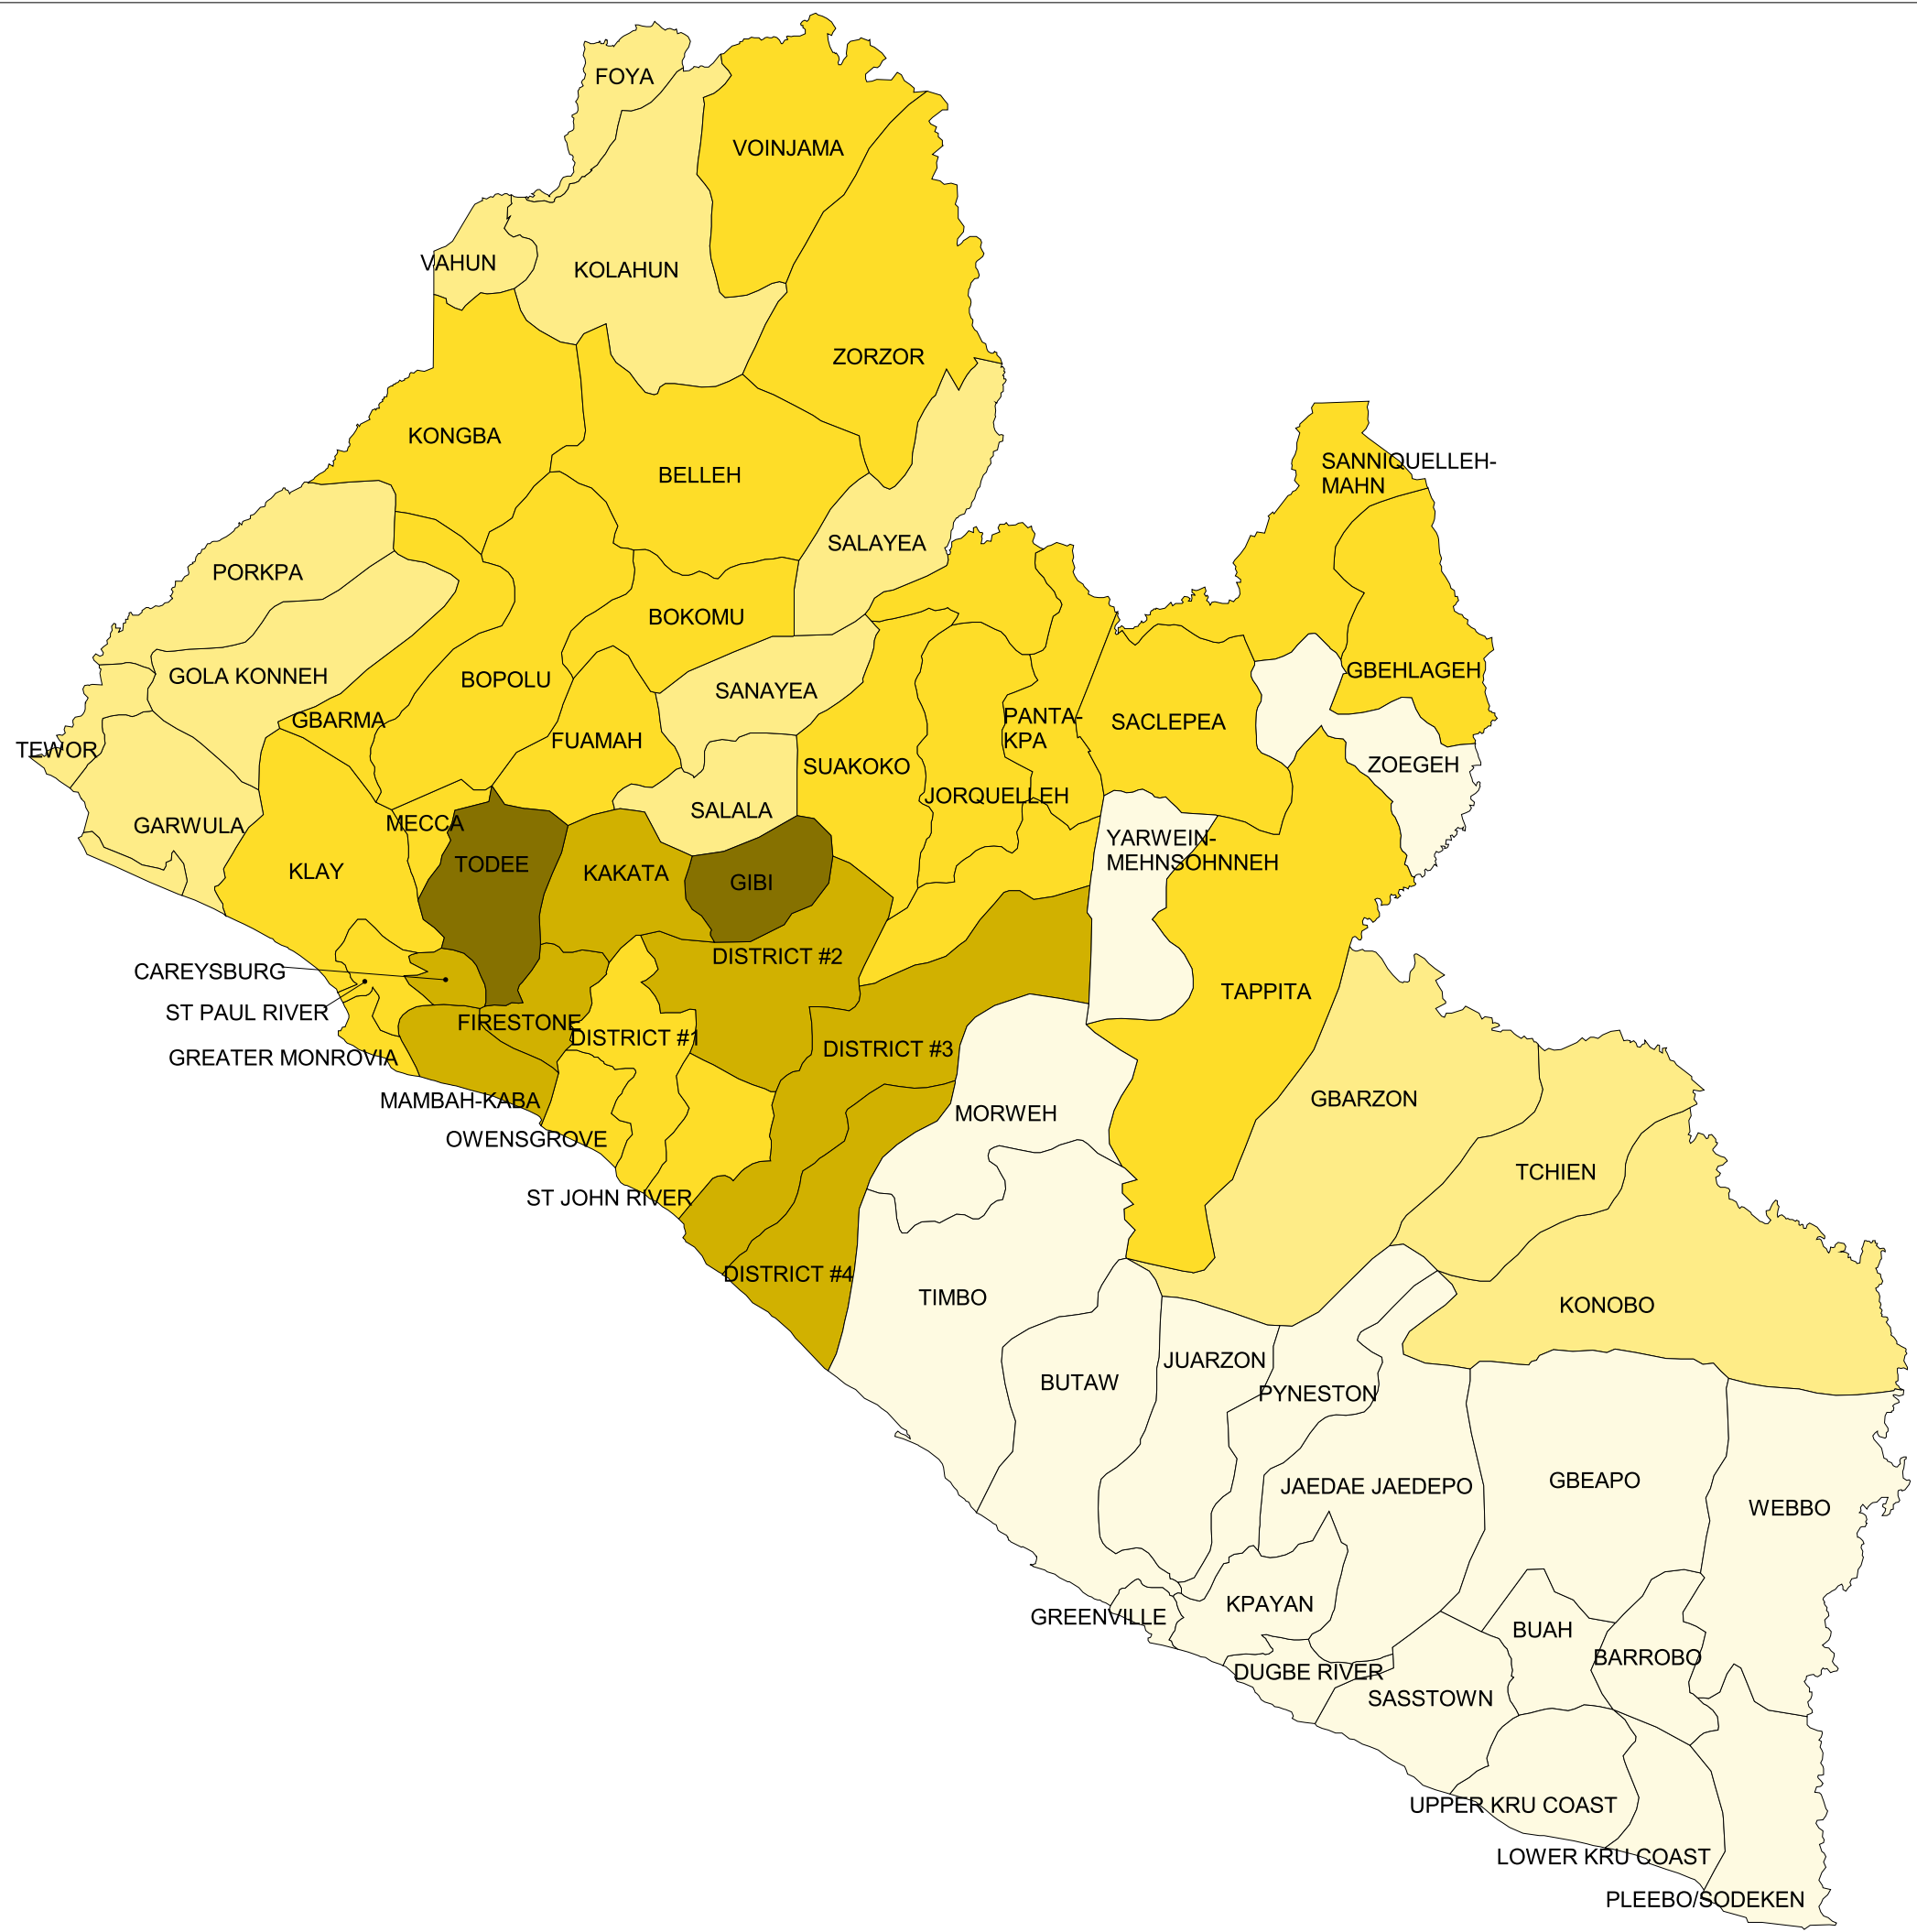

Agriculture Activity Tracking, 2004  
Funded by District

Map catalog code: LIB084  
Map production date: 18-02-2004  
Data Source:  
Agriculture Activity Tracking Sheet,  
FAO and WFP, 18-02-2004

Boundaries depicted do not represent official endorsement by the Government of Liberia or by the United Nations. Many boundaries were derived from small scaled maps and will be updated as soon as better information is available.

HIC Liberia  
hic.liberia@undp.org  
www.humanitarianinfo.org

UNICEF Building 2nd floor  
Mamba Point  
Monrovia, Liberia