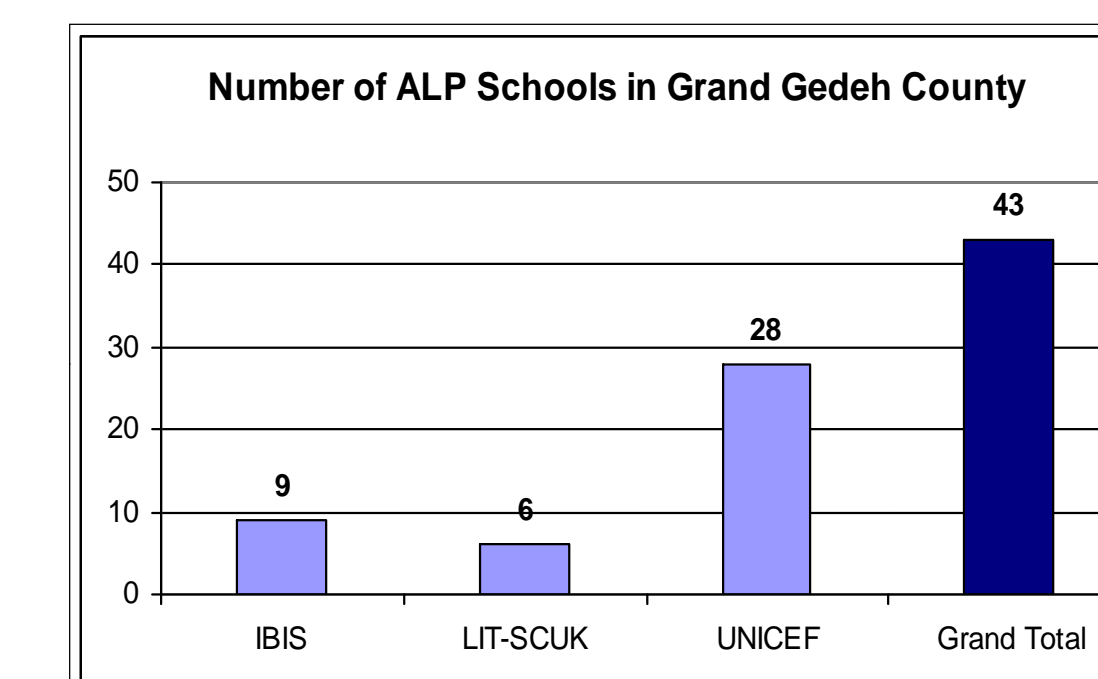

ALP is being implemented by various providers in seven counties: Bomi, Bong, Grand Gedeh, Lofa, Maryland, Montserrado and Nimba.

The providers include: Acres of Hope, IBIS, LIT-SCUK, LTI-HRC, NRC and UNICEF.

Grand Gedeh County ALPdata